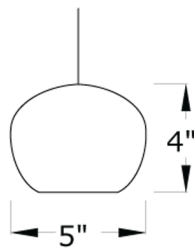

# Claylight Mini Pendant - 5"

White ceramic egg shaped modern pendant light with a braided cord and a matching ceramic ceiling plate.

Hand made in New York.

Throws light textures on the walls in it's proximity, a downward soft reflected light and a central task light.

Lit image

Day light image

**Lamp Base:** G6-G8

**Wattage:** Up to 50W

**Supplied bulb:** 35W Xenon bulb or 6W LED bulb

**Warranty:** 1 year

**Country of Manufacture:** USA

**Weight:** 2 lb.

**Listing:** All of the electrical parts are UL recognized.

**Plate and Shade Material:** Hand made white Ceramic.

**Finish:** Natural matte.

**Cord Cover Finish:** Braided white

**Cord Length:** Adjustable up to 48" - longer cords are available upon request