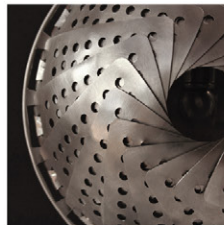

Brushed Stainless Steel Finish