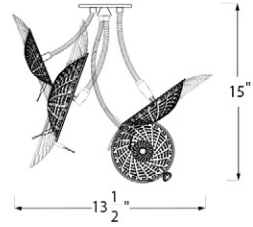

Steamlight™ Ceiling and Wall Lights

Steamlight Quartet
15" H x 13 1/2" W x 13 1/2" D
4 x dimmable 35W Xenon bulbs
Brushed stainless steel and matching brushed nickel finishes
SKU - SL-Q