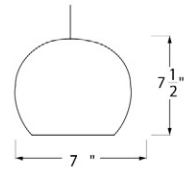

6"H x 7"W x 7"D, up to 48" cable

60W incandescent or 7.5W LED bulb

White ceramic - image above showing dot perforation pattern **

SKU - CL-P7-D

UL Listed