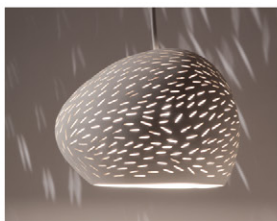

Claylight Asymmetrical Pendant - 6"
4"H x 6"W x 4.5"D, up to 48" cable*
35W dimmable Xenon bulb
White ceramic - image above showing line perforation pattern **

SKU - CL-P6-D