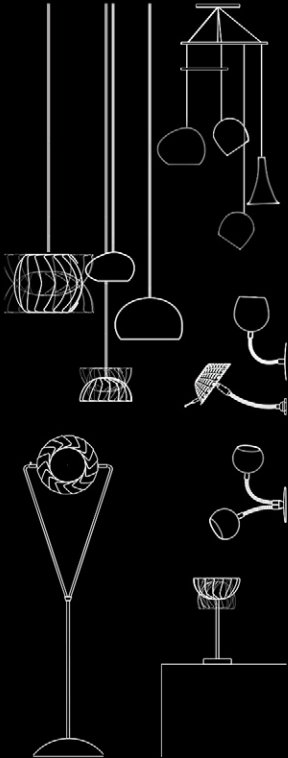

At lighttexture we treat light as a material that can create an atmosphere and open up new ways of experiencing space. We emphasize light quality and textures as much as we consider the sculptural qualities of the light fixture. We fabricate all of our products ourselves with utmost care and craftsmanship, using handmade techniques together with cutting edge digital technologies, creating lights that are adjustable, efficient and above all beautiful and inspiring.

Claylight Boomerang XL