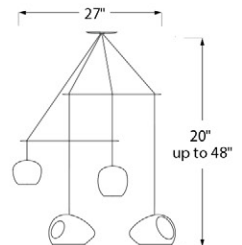

Claylight Boomerang Miro

20" - 48"H x 10"W x 27"D, up to 48" cords*

4 x 6W dimmable LED bulbs, or 4 x 35W dimmable xenon bulbs

White ceramic - image above showing dot and line perforation pattern*

SKU - CL-BM-LARGE

* Available with longer cords upon request.