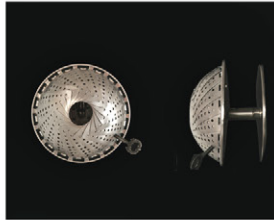

Steamlight Scence
10"H x 10"W x 4 1/2"D (open) 5 1/2"H x 5 1/2"W x 4 1/2"D (closed)
20W dimmable Xenon bulb
Brushed stainless steel and matching brushed nickel finishes
SKU - SL-SC-D