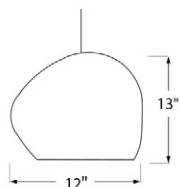

## Claylight™ Pendants

Claylight Asymmetrical Pendant - 13"  
 13"H x 12"W x 11"D, up to 72" cable\*  
 72W standard screw incandescent bulb or 8W LED bulb  
 White ceramic - image above showing line perforation pattern \*\*