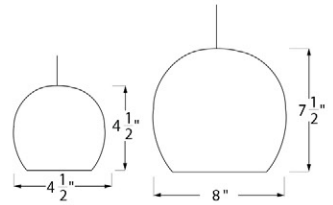

Claylight Spikes Pendant - 5" and 8"

5.5"H x 5"W x 5"D or 7.5"H x 8"W x 8"D, up to 72" cable

35W Xenon bulb for 5", 13.5W LED bulb for 8"

White Porcelain

SKU - CL-P7-D

UL Listed