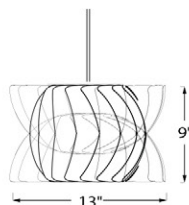

Iris Floor Lamp  
5'H x 18"W x 12"D  
LED light strip

SKU - I-F-B

Image above showing brass finish, available in brass and stainless steel

**Iris Table Lamp**  
 15"H x 8"W x 8"D  
 7W LED bulb  
 Brass or stainless steel brushed exterior, polished interior

SKU - IN-T-B

**Iris Large Pendant 13" diameter**  
 11"H x 13"W x 13"D (adjustable)  
 Two medium bulb socket up to 150W  
 Brass or stainless steel brushed exterior, polished interior

SKU - IN-P-13-S  
 UL Listed