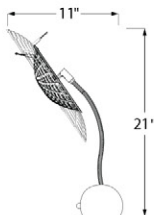

Steamlight™ Desk Lamps

Steamlight Desk Lamp

SKU - SL-DL-DE

21"H x 11"W x 4"D (open) 19"H x 8"W x 4"D (closed)

35W Xenon bulb

Brushed stainless steel and a matching brushed nickel finishes