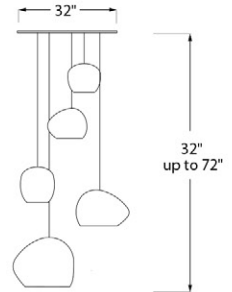

Claylight Chandelier
8'-14' H x 1' W x 9' 6" D*

SKU - CL-CH

12 x 20W Xenon bulbs