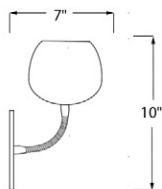

Solid wall sconce*
10"H x 5"W x 7"D
35W dimmable MR16 spot xenon bulb **
White ceramic - Solid. Brushed nickel flexible arm.

SKU - CL-SC-S