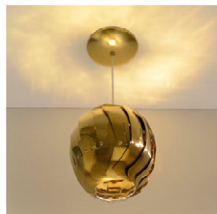

Iris Small Pendant 8" diameter
5"H x 8"W x 8"D (adjustable)
7W LED bulb
Brass or stainless steel brushed exterior, polished interior

SKU - IN-P-8-B