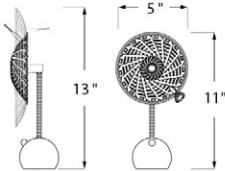

## Steamlight™ Desk Lamps

Steamlight Desk Lamp

SKU - SL-DL-DE

21"H x 11"W x 4"D (open) 19"H x 8"W x 4"D (closed)

35W Xenon bulb

Brushed stainless steel and a matching brushed nickel finishes

**Steamlight™ Desk Lamps**

Steamlight Microlamp SKU - SL-ML-DE  
13"H x 9"W x 4"D (open) 11"H x 5"W x 4"D (closed)  
20W Xenon bulb  
Brushed stainless steel and matching brushed nickel finishes

Steamlight Microlamp

**Steamlight™ Clamp Series**