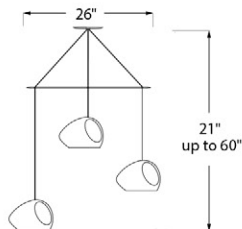

White ceramic - line and dot perforation pattern

SKU - CL-BMXL

SKU - CL-BMX3-L

Claylight Boomerang x 3

20"-45"H x 9"W x 20"D with up to 48" cords \*

3 x dimmable 35W Xenon bulbs

White ceramic - line perforation pattern

Claylight Boomerang Double Cut

21"- 60"H x 13"W x 26"D with up to 60" cords\*

3 x 60W Incandescent bulbs, or 3x7.5W dimmable LED bulbs

White ceramic - dot perforation pattern

SKU - CL-BM-DC

Claylight Chandelier