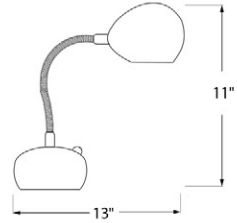

Claylight™ Desk Lamp

Claylight Porcupine Desk Lamp