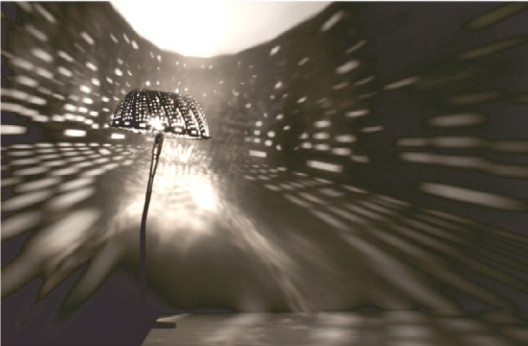

Steamlight™ Clamp Series