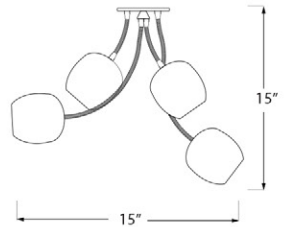

6"H x 7"W x 7"D, up to 48" cable

60W incandescent or 7.5W LED bulb

White ceramic - image above showing dot perforation pattern \*\*

SKU - CL-P7-D

UL Listed

Claylight Sconce - dot pattern  
Custom Table Lamp

### Claylight™ Ceiling Lights

Claylight LED Bouquet - White ceramic  
15" H x 15" W x 15" D  
4 x 7W dimmable MR16 spot LED bulbs  
White ceramic - Solid

SKU - CL-BQ4-W

Claylight LED Bouquet - Terra cotta ceramic  
15" H x 15" W x 15" D  
4 x 7W dimmable MR16 spot LED bulbs  
Terra cotta ceramic - Solid

SKU - CL-BQ4-TC

Claylight Bouquet #2  
17" H x 13" W x 13" D (adjustable)  
6 x 35W dimmable Xenon bulbs  
White ceramic and translucent porcelain.

SKU - CL-BQ2