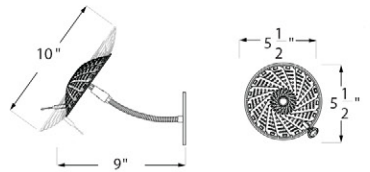

Steamlight Extended Scence
10"H x 10"W x 9"D (open) 5 1/2"H x 5 1/2"W x 9"D (closed)
20W dimmable Xenon bulb
Brushed stainless steel and matching brushed nickel finishes
SKU - SL-SCX-D