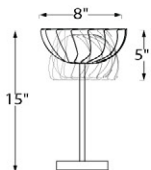

Iris Table Lamp
15"H x 8"W x 8"D
7W LED bulb
Brass or stainless steel brushed exterior, polished interior

SKU - IN-T-B