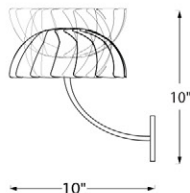

Iris Sconce
10"H x 8"W x 10"D (adjustable)
7.5W dimmable LED bulb or 60W incandescent
Brass or stainless steel brushed exterior, polished interior

SKU - I-SC-B
UL Listed