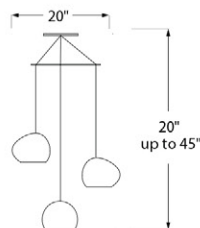

36"-70"H x 11"W x 40"D with up to 72" cords *

4 x 53W dimmable incandescent bulbs or 4 x 8W dimmable LED bulb

White ceramic - line and dot perforation pattern

SKU - CL-BMXL

SKU - CL-BMX3-L

Claylight Boomerang x 3