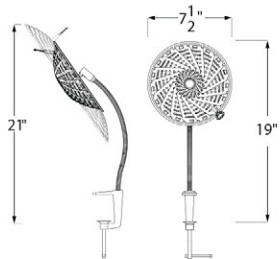

## Steamlight™ Desk Lamps

Steamlight Desk Lamp

SKU - SL-DL-DE

21"H x 11"W x 4"D (open) 19"H x 8"W x 4"D (closed)

35W Xenon bulb

Brushed stainless steel and a matching brushed nickel finishes

**Steamlight™ Desk Lamps**

Steamlight Microlamp SKU - SL-ML-DE  
13"H x 9"W x 4"D (open) 11"H x 5"W x 4"D (closed)  
20W Xenon bulb  
Brushed stainless steel and matching brushed nickel finishes

Steamlight Microlamp

**Steamlight™ Clamp Series**

Steamlight Clamp SKU - SL-CL-D  
 20 1/2"H x 10"W x 3"D (open) 18 1/2"H x 5 1/2"W x 3"D (closed)  
 20W dimmable Xenon bulb  
 Brushed stainless steel and matching brushed nickel finishes

Steamlight Large Clamp SKU - SL-LCL-D  
 21"H x 11 1/2"W x 4"D (open) 19"H x 7 1/2"W x 4"D (closed)  
 35W dimmable Xenon bulb  
 Brushed stainless steel and matching brushed nickel finishes