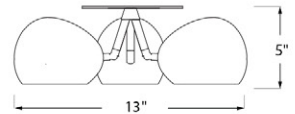

## Claylight™ Ceiling Lights

Claylight Clover  
13"H x 13"W x 5"D

SKU - CL-CLOV-L

3 x 60W incandescent bulbs or three 7.5W dimmable LED bulbs  
White ceramic - Line perforation pattern

Double Headed Claylight  
16"H x 5"W x 14"D