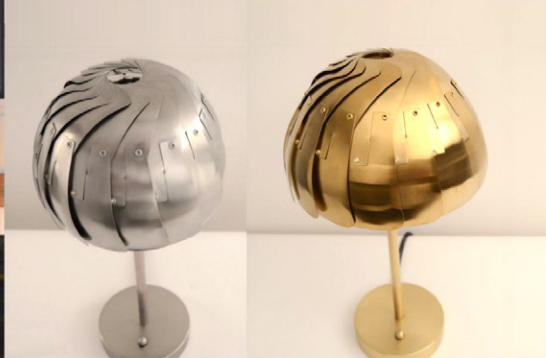

Iris Table Lamp
15"H x 8"W x 8"D
7W LED bulb
Brass or stainless steel brushed exterior, polished interior

SKU - IN-T-B