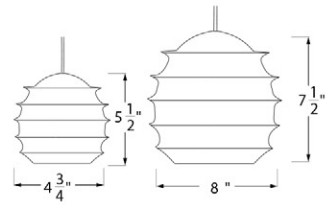

UL Listed

Claylight Spikes Pendant - 5" and 8"

5.5"H x 5"W x 5"D or 7.5"H x 8"W x 8"D, up to 72" cable

35W Xenon bulb for 5", 13.5W LED bulb for 8"

White Porcelain

SKU - CL-P7-D

UL Listed

Claylight Pendant - 7"