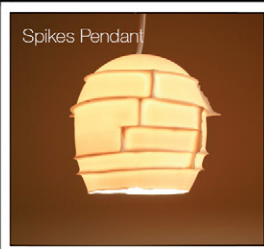

Claylight Clover

Spikes Pendant

Claylight Terra Cotta Pendant

Claylight Double Cut 7.5"

Claylight Large Sconce

 lighttexture

[www.lighttexture.com](http://www.lighttexture.com)

Claylight Bouquet