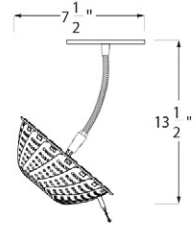

Steamlight Solo
13 1/2"H x 7 1/2"W x 11 1/2"D (open)
35W dimmable Xenon bulb
Brushed stainless steel and matching brushed nickel finishes
SKU - SL-SOLO