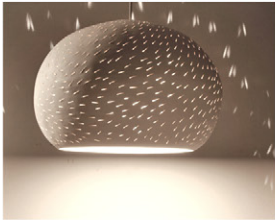

Claylight Pendant - 11"
11"H x 11"W x 7.5"D, up to 72" cable *
72W standard screw incandescent bulb or 8W LED bulb
White ceramic - image above showing line perforation pattern **

SKU - CL-P11-L
UL Listed