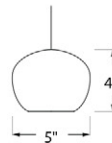

Claylight Pendant - 5"
4"H x 5"W x 5"D, up to 48" cable *
35W dimmable Xenon bulb
White ceramic - image above showing line perforation pattern **

SKU - CL-P5-D

* Available with longer cords upon request

** Available in dot or line pattern