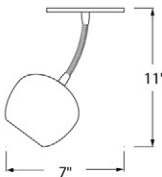

Aimable spot lamp
11"H x 5"W x 7"D
35W dimmable MR16 spot xenon bulb or 6W MR16 dimmable LED
White ceramic - Solid. Brushed nickel flexible arm.

SKU - CL-SC-S