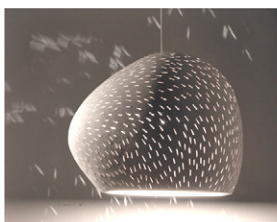

Claylight Asymmetrical Pendant - 9"
7"H x 9"W x 9"D, up to 72" cable*
53W standard screw incandescent bulb or 8W LED bulb
White ceramic - image above showing line perforation pattern **

SKU - CL-AP9-L
UL Listed