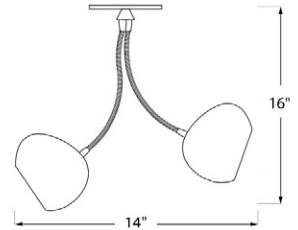

## Claylight™ Ceiling Lights

Claylight Clover  
13"H x 13"W x 5"D

SKU - CL-CLOV-L

3 x 60W incandescent bulbs or three 7.5W dimmable LED bulbs  
White ceramic - Line perforation pattern

Double Headed Claylight  
16"H x 5"W x 14"D