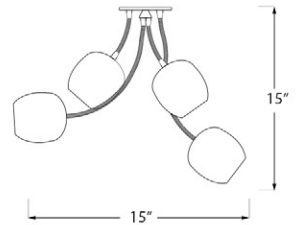

Claylight LED Bouquet - Terra cotta ceramic
15" H x 15" W x 15" D
4 x 7W dimmable MR16 spot LED bulbs
Terra cotta ceramic - Solid

SKU - CL-BQ4-TC