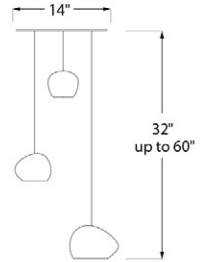

Claylight Cluster x 5
32"-72"H x 16"W x 32"D*

SKU - CLX5L

5 x 35W Xenon Bulbs

White ceramic - image above shown with line perforation pattern **