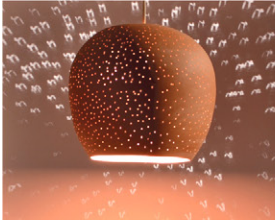

Claylight Pendant - 9"
8"H x 9"W x 9"D, up to 72" cable *
72W standard screw incandescent bulb or 8W LED bulb
Terra Cotta - line perforation pattern** Available in white ceramic

SKU - CL-P9-L
UL Listed