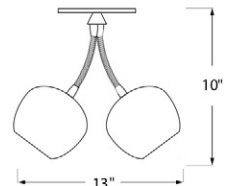

SKU - CL-ADH-L

2 x 35W dimmable Xenon bulbs
White ceramic - Line perforation pattern

Claylight Double Spot
10"H x 5"W x 13"D