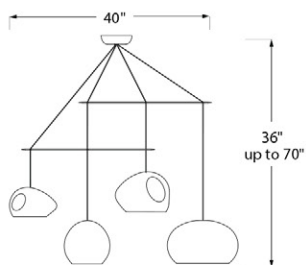

Claylight Boomerang XL