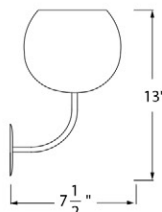

SKU - CL-SC-S

Aimable spot lamp  
11"H x 5"W x 7"D  
35W dimmable MR16 spot xenon bulb or 6W MR16 dimmable LED  
White ceramic - Solid. Brushed nickel flexible arm.

SKU - CL-SC-S

Claylight Large Sconce  
13"H x 7.5"W x 10.5"D  
60W incandescent or 7.5W LED  
White ceramic - dot perforation pattern. Brass arm.