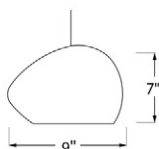

Claylight Asymmetrical Pendant - 9"
7"H x 9"W x 9"D, up to 72" cable*
53W standard screw incandescent bulb or 8W LED bulb
White ceramic - image above showing line perforation pattern **

SKU - CL-AP9-L
UL Listed