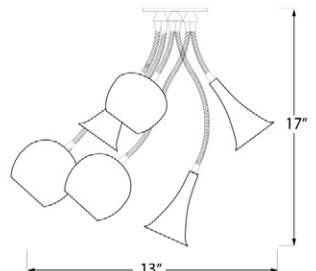

Claylight™ Ceiling Lights

SKU - CL-BQ4-W

SKU - CL-BQ4-TC

SKU - CL-BQ2