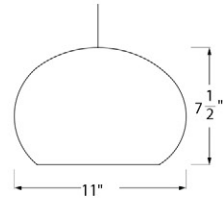

Claylight Pendant - 11"
11"H x 11"W x 7.5"D, up to 72" cable *
72W standard screw incandescent bulb or 8W LED bulb
White ceramic - image above showing line perforation pattern **

SKU - CL-P11-L
UL Listed