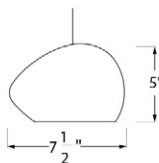

Claylight Double Cut Pendant - 7.5"
5"H x 7.5"W x 6"D, up to 48" cable*
60W candelabra bulb or 7.5W Dimmable LED bulb
White ceramic - image above showing dot perforation pattern **

SKU - CL-DC-7D
UL Listed