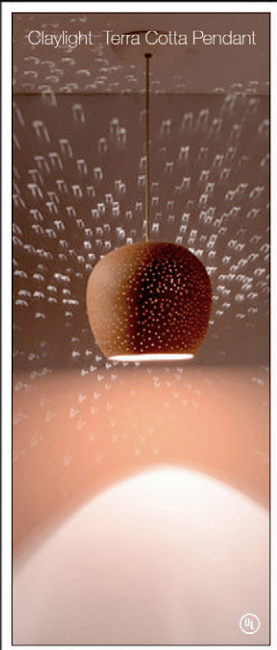

Claylight Clover

Spikes Pendant

Claylight Terra Cotta Pendant

Claylight Double Cut 7.5"

Claylight Large Sconce

 lighttexture

[www.lighttexture.com](http://www.lighttexture.com)

Claylight Bouquet