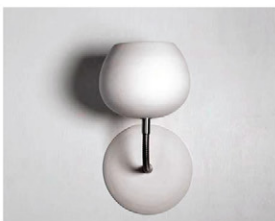

Solid wall sconce*
10"H x 5"W x 7"D
35W dimmable MR16 spot xenon bulb **
White ceramic - Solid. Brushed nickel flexible arm.

SKU - CL-SC-S