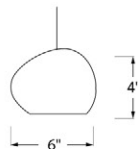

Claylight Asymmetrical Pendant - 6"
4"H x 6"W x 4.5"D, up to 48" cable*
35W dimmable Xenon bulb
White ceramic - image above showing line perforation pattern **

SKU - CL-P6-D