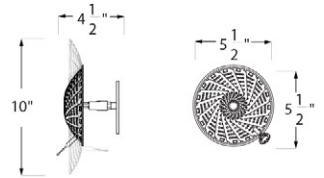

Steamlight Scence
10"H x 10"W x 4 1/2"D (open) 5 1/2"H x 5 1/2"W x 4 1/2"D (closed)
20W dimmable Xenon bulb
Brushed stainless steel and matching brushed nickel finishes
SKU - SL-SC-D