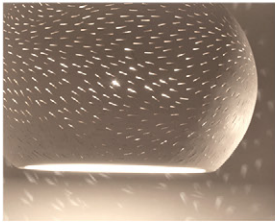

Claylight™ Pendants

Claylight Pendant - 15"
11"H x 15"W x 16"D, up to 72" cable *
72W standard screw incandescent bulb or 8W LED bulb
White ceramic - image above showing line perforation pattern **

SKU - CL-P15-L
UL Listed