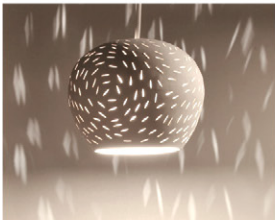

Claylight Pendant - 5"
4"H x 5"W x 5"D, up to 48" cable *
35W dimmable Xenon bulb
White ceramic - image above showing line perforation pattern **

SKU - CL-P5-D

* Available with longer cords upon request

** Available in dot or line pattern