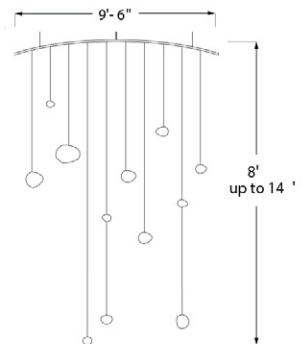

* Available with longer cords upon request

** Available in dot or line pattern