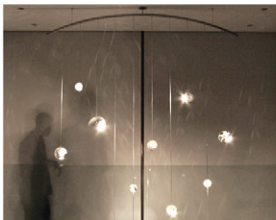

Claylight Chandelier
8'-14' H x 1' W x 9' 6" D*

12 x 20W Xenon bulbs