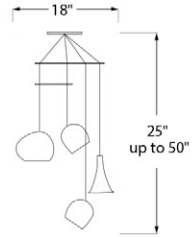

## Claylight™ Ceiling Lights

Claylight Clover  
13"H x 13"W x 5"D

SKU - CL-CLOV-L

3 x 60W incandescent bulbs or three 7.5W dimmable LED bulbs  
White ceramic - Line perforation pattern

Double Headed Claylight  
16"H x 5"W x 14"D

## Claylight™ Chandeliers - Boomerang

Claylight Boomerang Miro

25"-50"H x 12"W x 18"D, up to 48" cords\*

4 x dimmable 35W Xenon bulbs

Black ceramic; white ceramic shade with dot perforation pattern and translucent porcelain