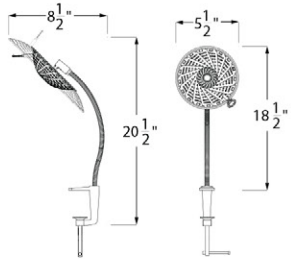

## Steamlight™ Desk Lamps

Steamlight Desk Lamp

SKU - SL-DL-DE

21"H x 11"W x 4"D (open) 19"H x 8"W x 4"D (closed)

35W Xenon bulb

Brushed stainless steel and a matching brushed nickel finishes

**Steamlight™ Desk Lamps**

Steamlight Microlamp SKU - SL-ML-DE  
13"H x 9"W x 4"D (open) 11"H x 5"W x 4"D (closed)  
20W Xenon bulb  
Brushed stainless steel and matching brushed nickel finishes

Steamlight Microlamp

**Steamlight™ Clamp Series**