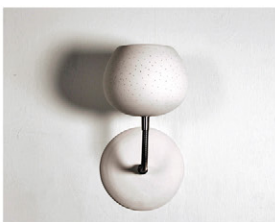

Claylight™ Sconce

Perforated wall sconce *
10"H x 5"W x 7"D
35W dimmable Xenon bulb **
White ceramic, dot perforation pattern. Brushed nickel flexible arm.

SKU - CL-SC-D