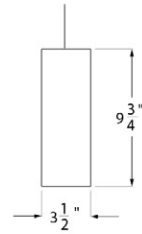

Claylight Porcelain Pendant - 4.5" and 8"

7.5"H x 7.5"W x 8"D or 4.5"H x 4.5"W x 4.5"D, up to 72" cable

35W Xenon bulb for 4.5", 13.5W LED bulb for 8"

White Porcelain

SKU - CL-P8-POR

UL Listed