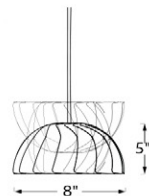

Iris Floor Lamp  
5'H x 18"W x 12"D  
LED light strip

SKU - I-F-B

Image above showing brass finish, available in brass and stainless steel

**Iris Table Lamp**  
 15"H x 8"W x 8"D  
 7W LED bulb  
 Brass or stainless steel brushed exterior, polished interior

SKU - IN-T-B

**Iris Large Pendant 13" diameter**  
 11"H x 13"W x 13"D (adjustable)  
 Two medium bulb socket up to 150W  
 Brass or stainless steel brushed exterior, polished interior

SKU - IN-P-13-S  
 UL Listed