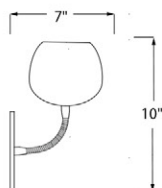

Claylight™ Sconce

Perforated wall sconce *
10"H x 5"W x 7"D
35W dimmable Xenon bulb **
White ceramic, dot perforation pattern. Brushed nickel flexible arm.

SKU - CL-SC-D