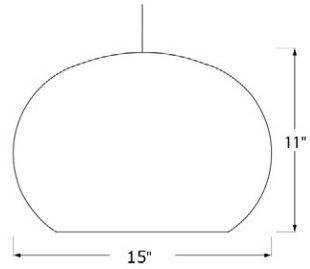

Claylight™ Pendants

Claylight Pendant - 15"
11"H x 15"W x 16"D, up to 72" cable *
72W standard screw incandescent bulb or 8W LED bulb
White ceramic - image above showing line perforation pattern **

SKU - CL-P15-L
UL Listed