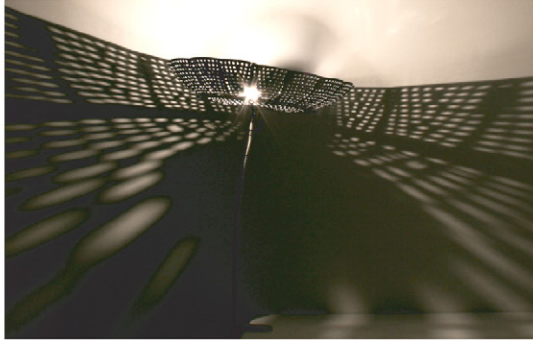

Steamlight™ Clamp Series