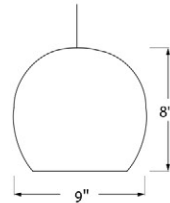

Claylight Pendant - 9"
8"H x 9"W x 9"D, up to 72" cable *
72W standard screw incandescent bulb or 8W LED bulb
Terra Cotta - line perforation pattern** Available in white ceramic

SKU - CL-P9-L
UL Listed