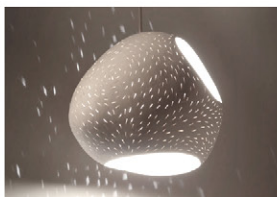

Claylight™ Pendants

Claylight Asymmetrical Pendant - 13"
13"H x 12"W x 11"D, up to 72" cable*
72W standard screw incandescent bulb or 8W LED bulb
White ceramic - image above showing line perforation pattern **

SKU - CL-DC13-L
UL Listed