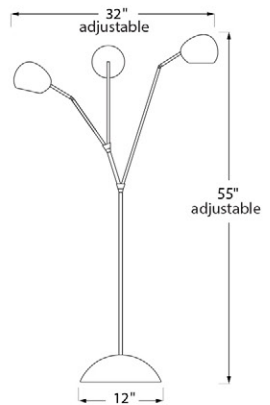

### Claylight™ Tree Floor Lamp

Claylight Tree Floor Lamp  
55"H x 23"W x 32"D  
3 x 35W dimmable Xenon Bulbs  
White ceramic and brushed nickel finish

SKU - CL-FLX3-D