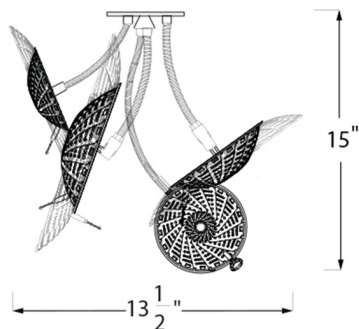

Four Metal flowers join together to make a sparkly, funky and adjustable light fixture. The quartet is made of four brushed steamLight shades. It gives a good amount of light and crazy light textures on the ceiling and wall around it.

Lit image

Day light image

Lamp Base: G6

Maximum Wattage: 200W

Supplied bulb: 4x 35W Dimmable xenon bulbs

Warranty: 1 year

Country of Manufacture: USA

Weight: 5 lbs

Listing: All of the electrical parts are UL recognized

Plate and Shade Material: Stainless steel, Nickel plated steel.

Finish: Brushed stainless steel

Arm Length: 6" to 11"

Plate size: 5" diameter