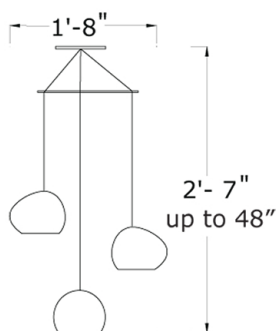

Three ceramic shades hang from a 16" Australian brigalow wood boomerang to create a mobile of lights, textures and shapes in this chandelier.

The chandelier's shades include three similar 6" a-symmetrical white ceramic shades with line pattern perforations.

Lit image

Day light image

Lamp Base: G6

Maximum Wattage: Up to 3 x 50W xenon or 3 x 6W LED

Supplied bulb: 3 x 35W xenon bulb or 3 x 6W LED bulb

Warranty: 1 year

Country of Manufacture: USA

Weight: 6 lb.

Listing: All electrical parts are UL registered

Plate and Shade Material: Hand made white ceramic

Perforation: line or dot pattern

Finish: Natural matte.

Wood Material: Australian Brigalow wood

Ceiling Plate: 5" diameter

Cord Cover Finish: Braided white

Cord Length: Adjustable up to 48" - longer cords are available upon request